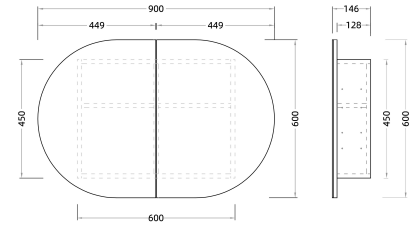

Oval Shaving Cabinet

SKU / Matte White

91095 / OSV4590MW

SKU / Matte Black

91096 / OSV4590MB

Size/Color

450x900x116mm

RRP

\$680

SKU / Matte White

91101 / ARSV6090MW

SKU / Matte Black

91102 / ARSV6090MB

Size/Color

610x900x120mm

RRP

\$780

SKU / Matte White

91097 / OSV9060MW

SKU / Matte Black

91098 / OSV9060MB

Size/Color

900x600x146mm

RRP

\$880

SKU / Matte White

91099 / OSV1275MW

SKU / Matte Black

91100 / OSV1275MB

Size/Color

1200x750x146mm

RRP