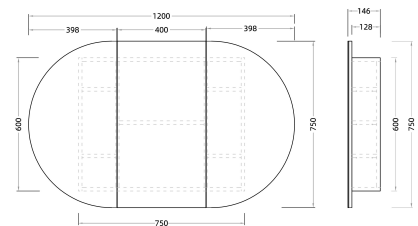

\$780

SKU / Matte White

91097 / OSV9060MW

SKU / Matte Black

91098 / OSV9060MB

Size/Color

900x600x146mm

RRP

\$880

SKU / Matte White

91099 / OSV1275MW

SKU / Matte Black

91100 / OSV1275MB

Size/Color

1200x750x146mm

RRP