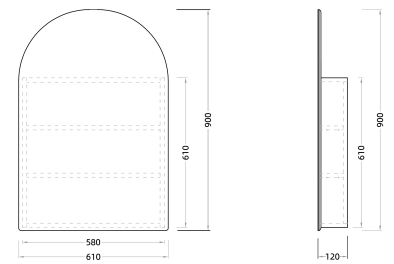

Oval Shaving Cabinet

SKU / Matte White

91095 / OSV4590MW

SKU / Matte Black

91096 / OSV4590MB

Size/Color

450x900x116mm

RRP

\$680

SKU / Matte White

91101 / ARSV6090MW

SKU / Matte Black

91102 / ARSV6090MB

Size/Color

610x900x120mm

RRP

\$780

SKU / Matte White

91097 / OSV9060MW

SKU / Matte Black

91098 / OSV9060MB

Size/Color

900x600x146mm

RRP

\$880

SKU / Matte White

91099 / OSV1275MW

SKU / Matte Black

91100 / OSV1275MB

Size/Color

1200x750x146mm

RRP