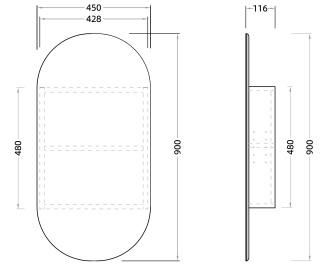

Oval Shaving Cabinet

SKU / Matte White

91095 / OSV4590MW

SKU / Matte Black

91096 / OSV4590MB

Size/Color

450x900x116mm

RRP

\$680

SKU / Matte White

91101 / ARSV6090MW

SKU / Matte Black

91102 / ARSV6090MB

Size/Color

610x900x120mm

RRP

\$780

SKU / Matte White

91097 / OSV9060MW

SKU / Matte Black

91098 / OSV9060MB

Size/Color

900x600x146mm

RRP

\$880

SKU / Matte White

91099 / OSV1275MW

SKU / Matte Black

91100 / OSV1275MB

Size/Color

1200x750x146mm

RRP